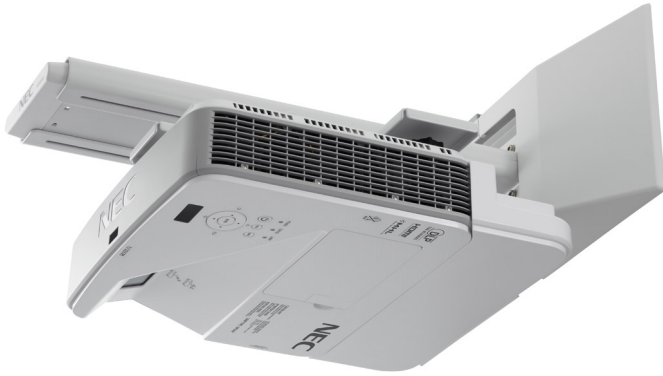

NEC U321H

Order Code: 60003952

NEC Professional Ultra-Short-Throw Projector

With 1080p resolution and 10.000:1 contrast, the U321H delivers perfect image quality for very detailed content as well as high quality movies including 3D content from Blu-Ray players, thanks to HDMI 3D support. This ultra-short throw projector releases space within small to medium sized classrooms and meeting rooms, projecting onto screen sizes between 85-100" without creating shadow or glare. Demanding applications in higher education such as design and engineering will appreciate the 1080p resolution for the high level of detail achieved. Interactivity can be added retrospectively to this model with a multi-pen and/or multi-touch option.

The U321H is particularly suited for classrooms and small to medium sized meeting rooms.

BENEFITS

Great picture quality - thanks to 1080p resolution and 10000:1 contrast.

Almost no shadow and glare - thanks to ultra-short throwing distance.

Optional Multi-pen and Touch Interactivity - with auto-calibration on any kind of surface.

Future proof connectivity - due to numerous analog and digital connection terminals including MHL support, network capability as well as optional wireless connectivity.

Wall-mount included - for quick and easy installation, compatible with height adjustable systems.

Cost effective replacement - of existing NEC UM Series installations to achieve higher resolutions without re-positioning of the existing wall-mount.